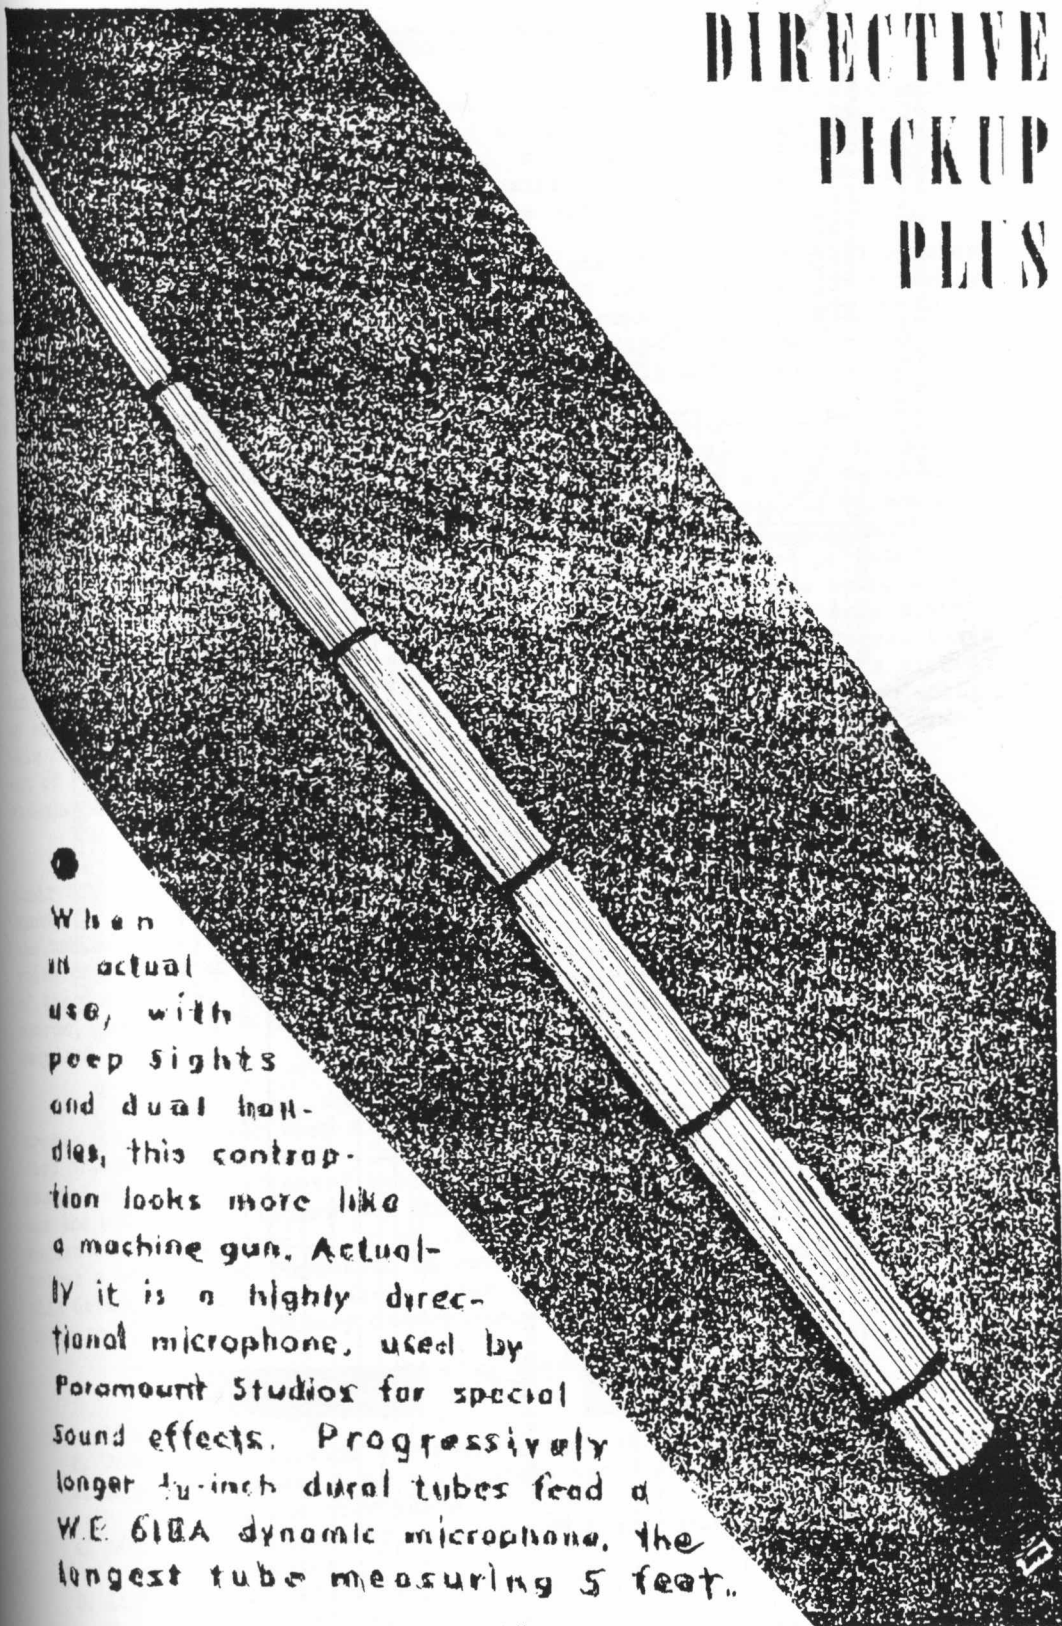

## DIRECTIVE PICKUP PLUS

When in actual use, with peep sights and dual handles, this contraption looks more like a machine gun. Actually it is a highly directional microphone, used by Paramount Studios for special sound effects. Progressively longer  $\frac{1}{2}$ -inch dural tubes feed a W.E. 61BA dynamic microphone, the longest tube measuring 5 feet.